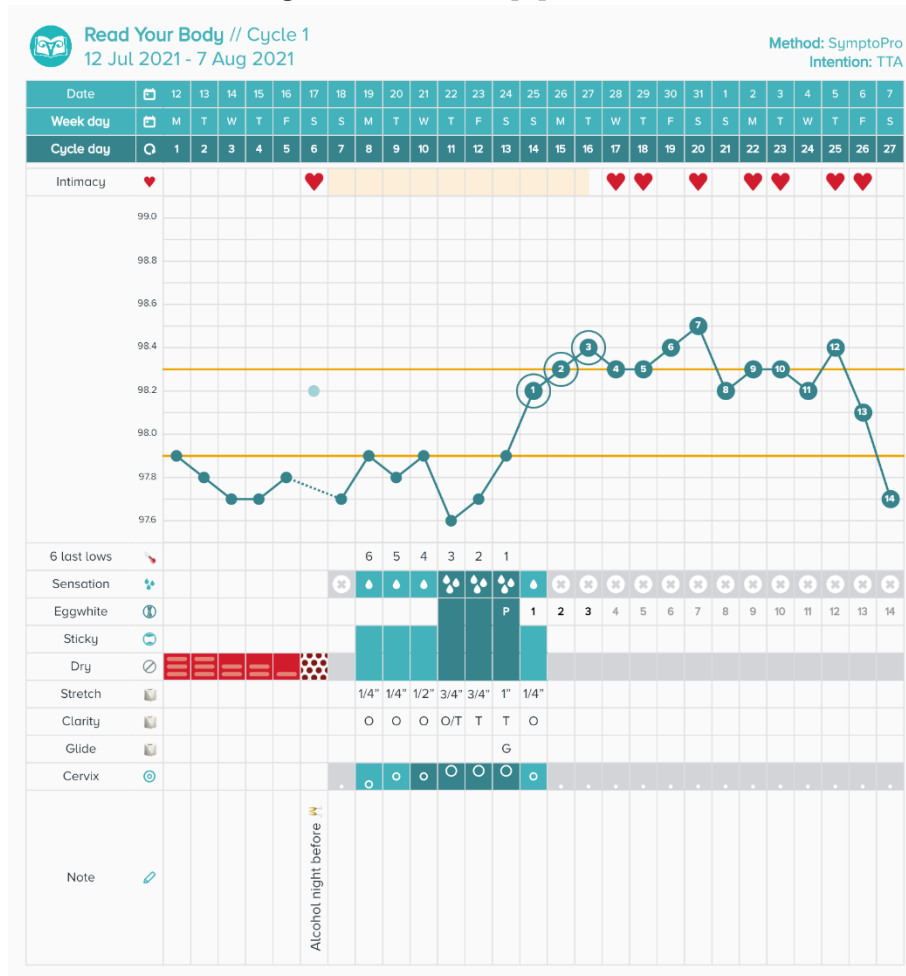

Your SymptoPro chart on your RYB app! See below for trial offer!

We are happy to offer 3 months of free access to the RYB App! (Normal cost is \$1.99/month or \$14.99/year)

Please email your instructor for instructions on how to apply!